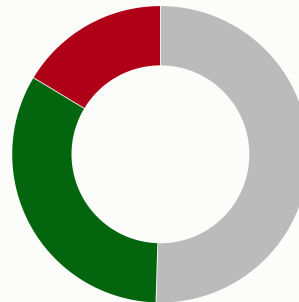

35.29% engagement rate

Post engagement % in 2021

5.48%
engagement rate

↘ 11.5% from 6.2%

Posts in 2021

773
posts

↗ 14.5% from 675

Engagement by type in 20...

Reactions ↘ **17.3%** **6.1K**

Comments ↘ **0.4%** **1.8K**

Shares ↘ **17.7%** **856**

Inbound sentiment in 2021

● Neutral ● Positive ● Negative

Post link clicks in 2021

11K
clicks

↗ 65.1% from 6.5K