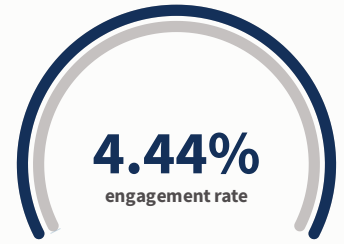

Post engagement % in 2021