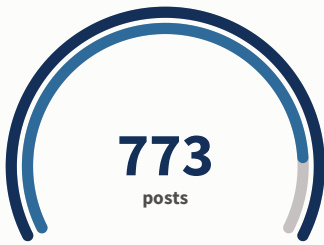

35.29% engagement rate

Post engagement % in 2021

5.48%
engagement rate

↘ 11.5% from 6.2%

Posts in 2021

773
posts

↗ 14.5% from 675

Engagement by type in 20...

Reactions ↘ **17.3%** **6.1K**

Comments ↘ **0.4%** **1.8K**

Shares ↘ **17.7%** **856**

Inbound sentiment in 2021

● Neutral ● Positive ● Negative

Post link clicks in 2021

11K
clicks

↗ 65.1% from 6.5K