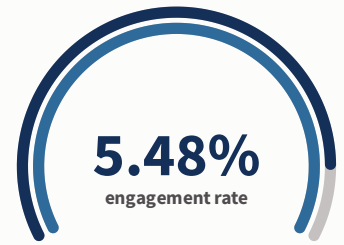

↗ 4.44 from 0%

Top posts by engagement rate in 2021

We have been hustling at the pool to get it ready for season! This week we installed the diving boards, completed some painting,

67.74% engagement rate

We want to hear from you - We have launched a community needs assessment to learn more about what issues are most

50% engagement rate

Township residents contract independently for curbside trash & recycling removal. The list of LMT licensed trash haulers authorized

35.29% engagement rate

Post engagement % in 2021

5.48%
engagement rate

↘ 11.5% from 6.2%

Posts in 2021

773
posts

↗ 14.5% from 675

Engagement by type in 20...

Reactions ↘ **17.3%** **6.1K**

Comments ↘ **0.4%** **1.8K**

Shares ↘ **17.7%** **856**

Inbound sentiment in 2021

● Neutral ● Positive ● Negative

Post link clicks in 2021

11K
clicks

↗ 65.1% from 6.5K