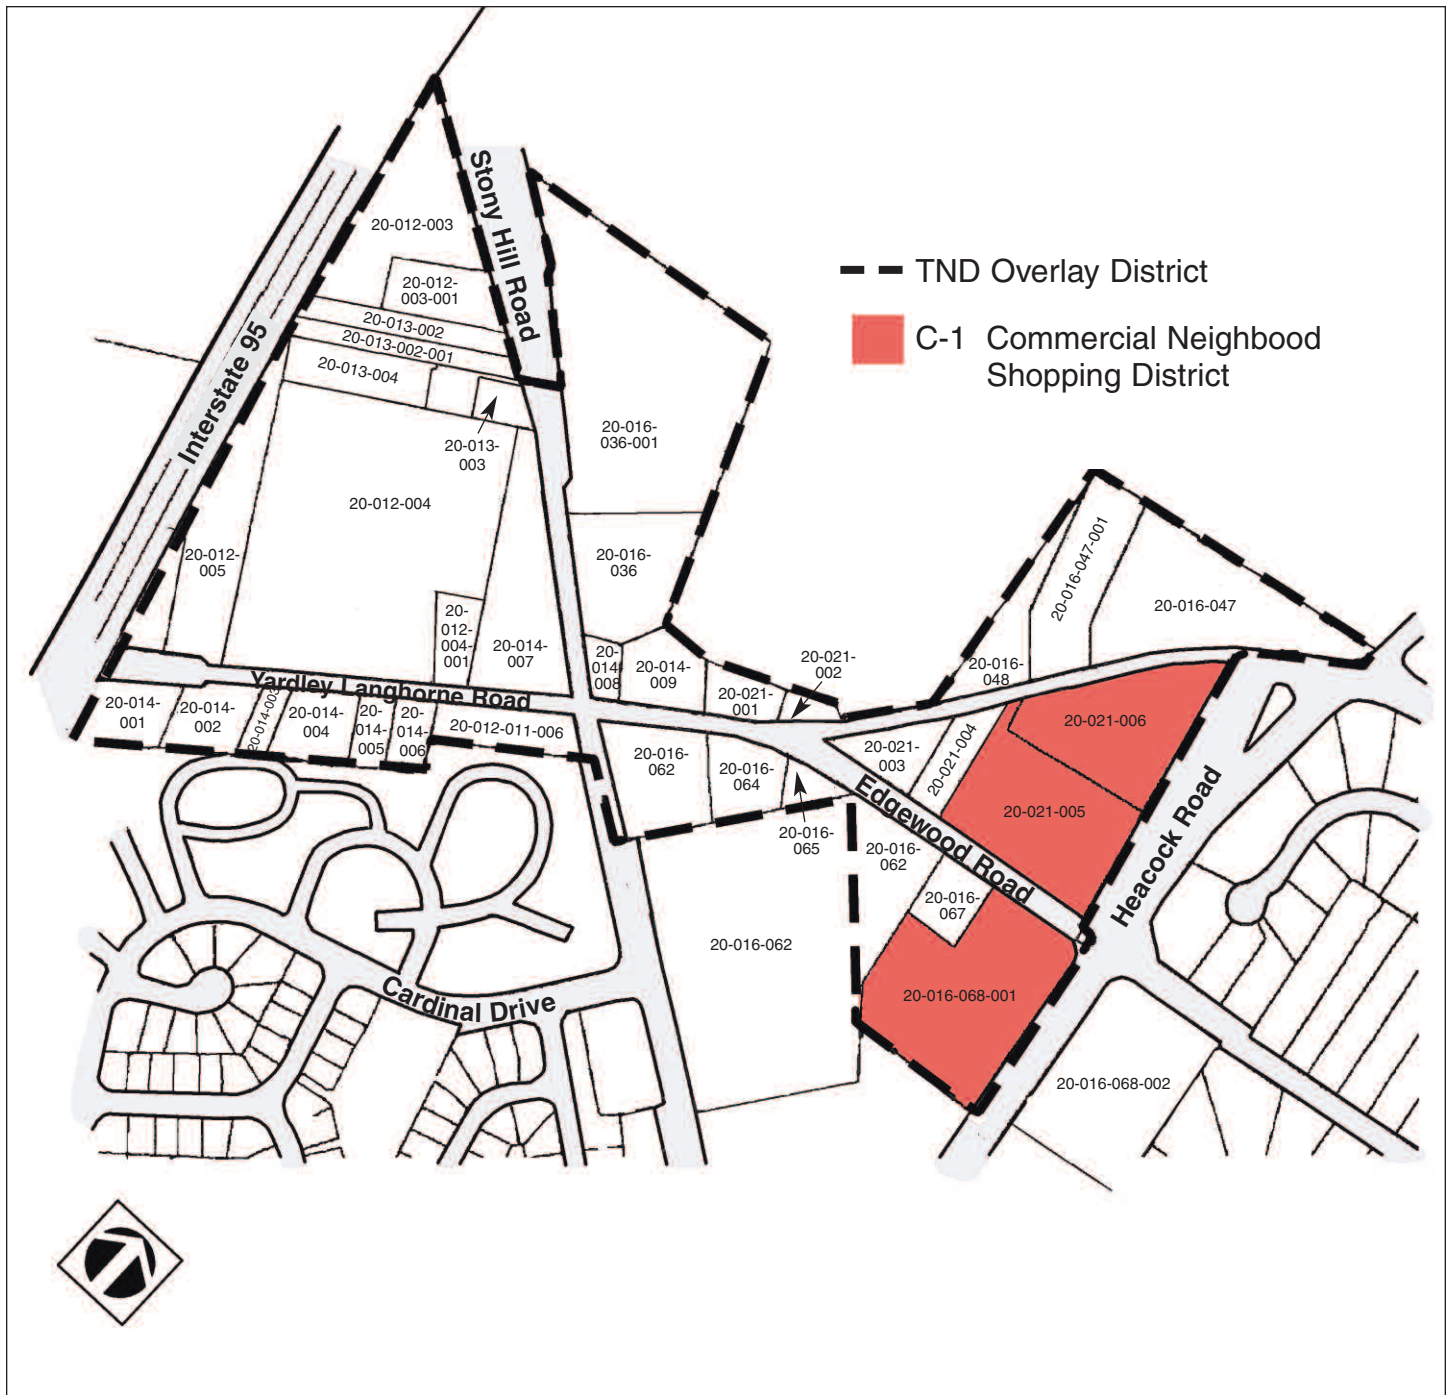

Map 1
Changes from R-4 to HC with TND Overlay

Edgewood Village
 Lower Makefield Township
 Bucks County, Pennsylvania

Carter van Dyke Associates
 40 Garden Alley • Doylestown, PA 18901

Map 2
Changes from R-1 to HC with TND Overlay

Edgewood Village
 Lower Makefield Township
 Bucks County, Pennsylvania

Map 3
TND Overlay District: Over Existing R-1 District

Edgewood Village
 Lower Makefield Township
 Bucks County, Pennsylvania

Map 4
TND Overlay District: Over Revised HC District

Edgewood Village
 Lower Makefield Township
 Bucks County, Pennsylvania

Map 6
Composite TND Overlay District Zoning Map

Edgewood Village
 Lower Makefield Township
 Bucks County, Pennsylvania