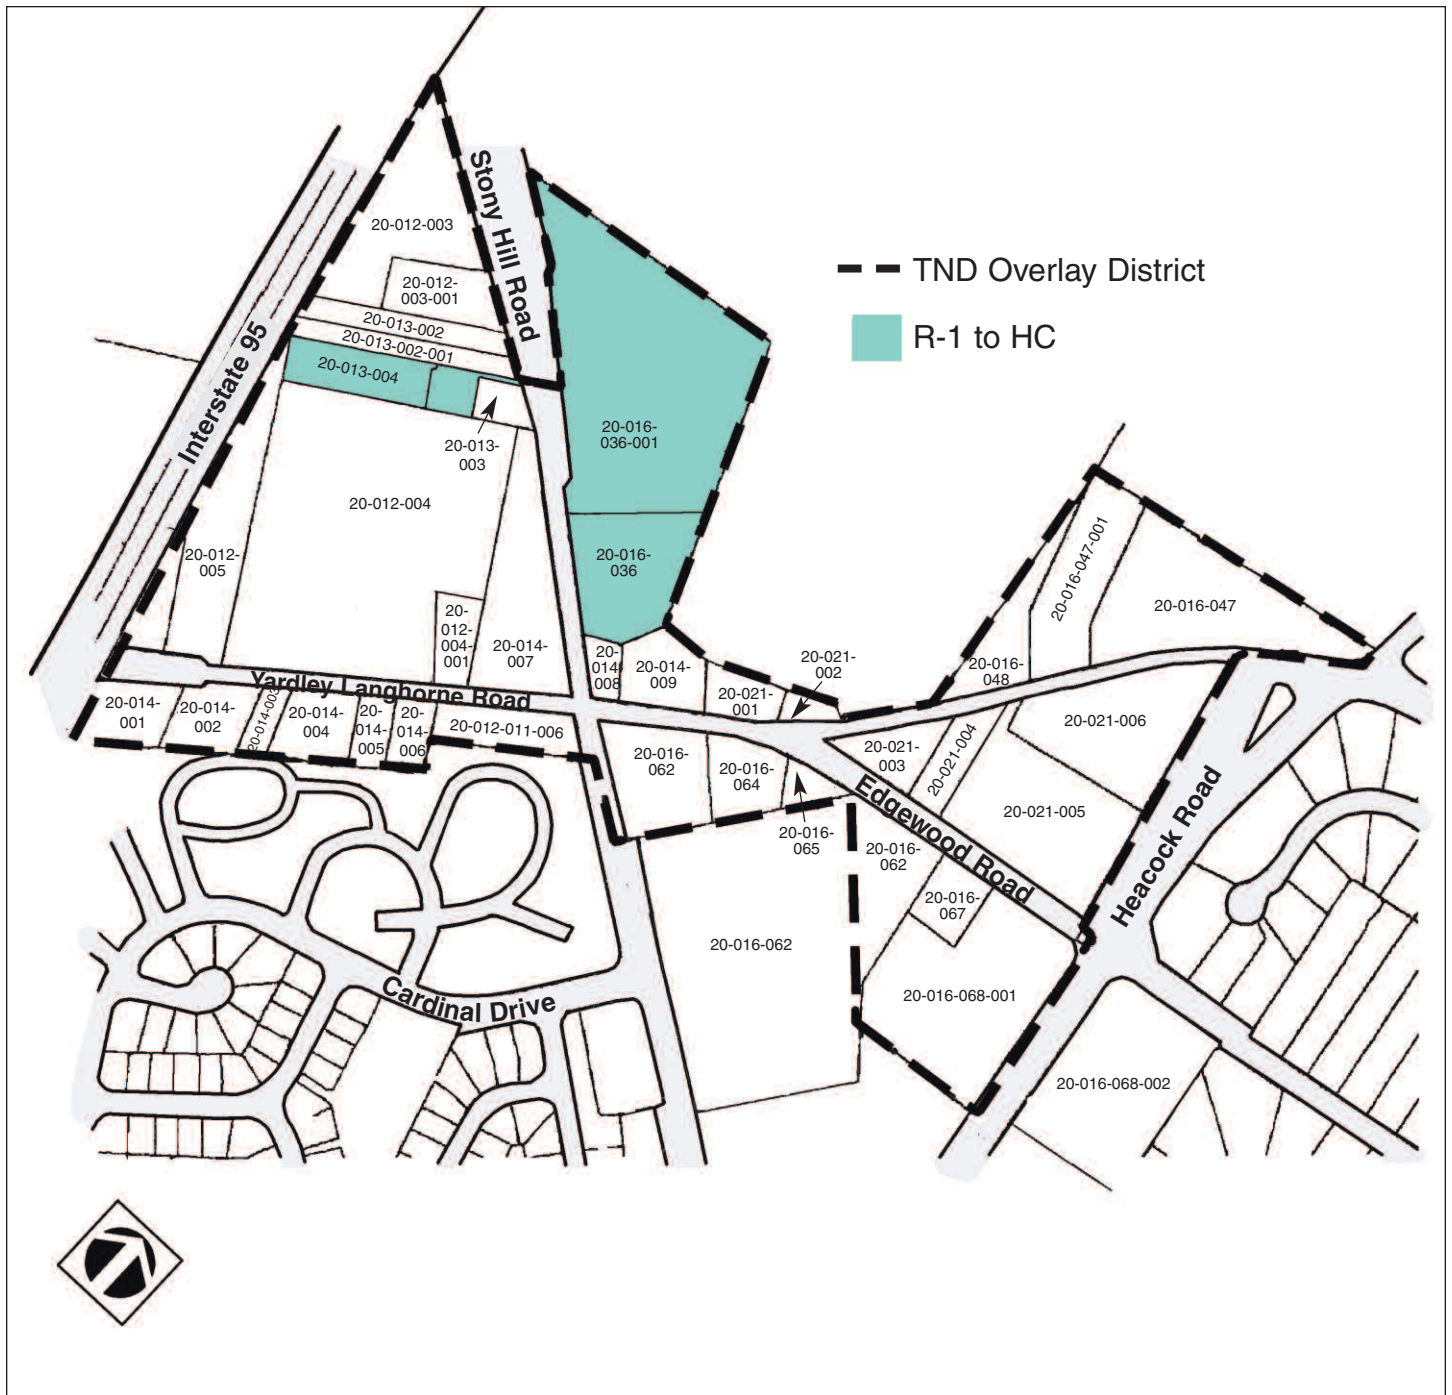

Map 1
Changes from R-4 to HC with TND Overlay

Edgewood Village
 Lower Makefield Township
 Bucks County, Pennsylvania

Carter van Dyke Associates
 40 Garden Alley • Doylestown, PA 18901

Map 2
Changes from R-1 to HC with TND Overlay

Edgewood Village
 Lower Makefield Township
 Bucks County, Pennsylvania

Map 3
TND Overlay District: Over Existing R-1 District

Edgewood Village
 Lower Makefield Township
 Bucks County, Pennsylvania

Map 4
TND Overlay District: Over Revised HC District

Edgewood Village
 Lower Makefield Township
 Bucks County, Pennsylvania

Map 6
Composite TND Overlay District Zoning Map

Edgewood Village
 Lower Makefield Township
 Bucks County, Pennsylvania