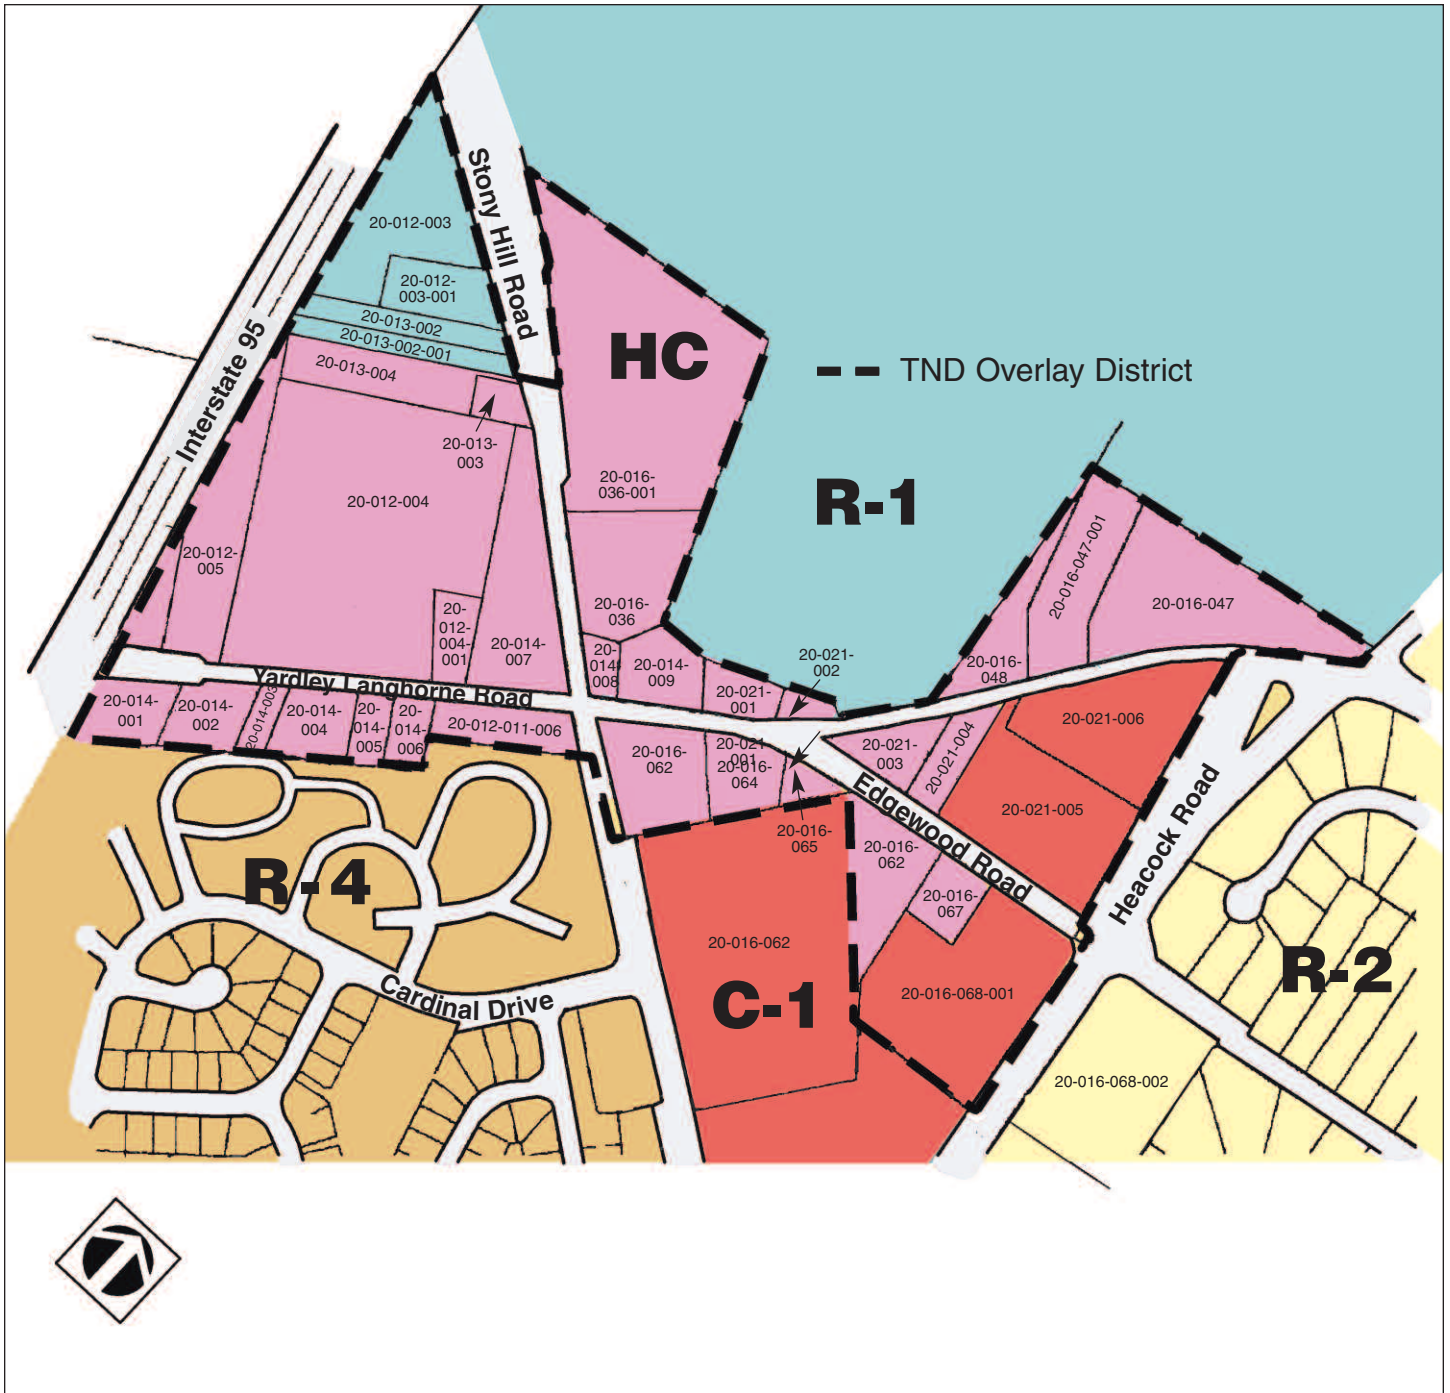

Map 1
Changes from R-4 to HC with TND Overlay

Edgewood Village
 Lower Makefield Township
 Bucks County, Pennsylvania

Carter van Dyke Associates
 40 Garden Alley • Doylestown, PA 18901

Map 2
Changes from R-1 to HC with TND Overlay

Edgewood Village
 Lower Makefield Township
 Bucks County, Pennsylvania

Map 3
TND Overlay District: Over Existing R-1 District

Edgewood Village
 Lower Makefield Township
 Bucks County, Pennsylvania

Map 4
TND Overlay District: Over Revised HC District

Edgewood Village
 Lower Makefield Township
 Bucks County, Pennsylvania

Map 6
Composite TND Overlay District Zoning Map

Edgewood Village
 Lower Makefield Township
 Bucks County, Pennsylvania