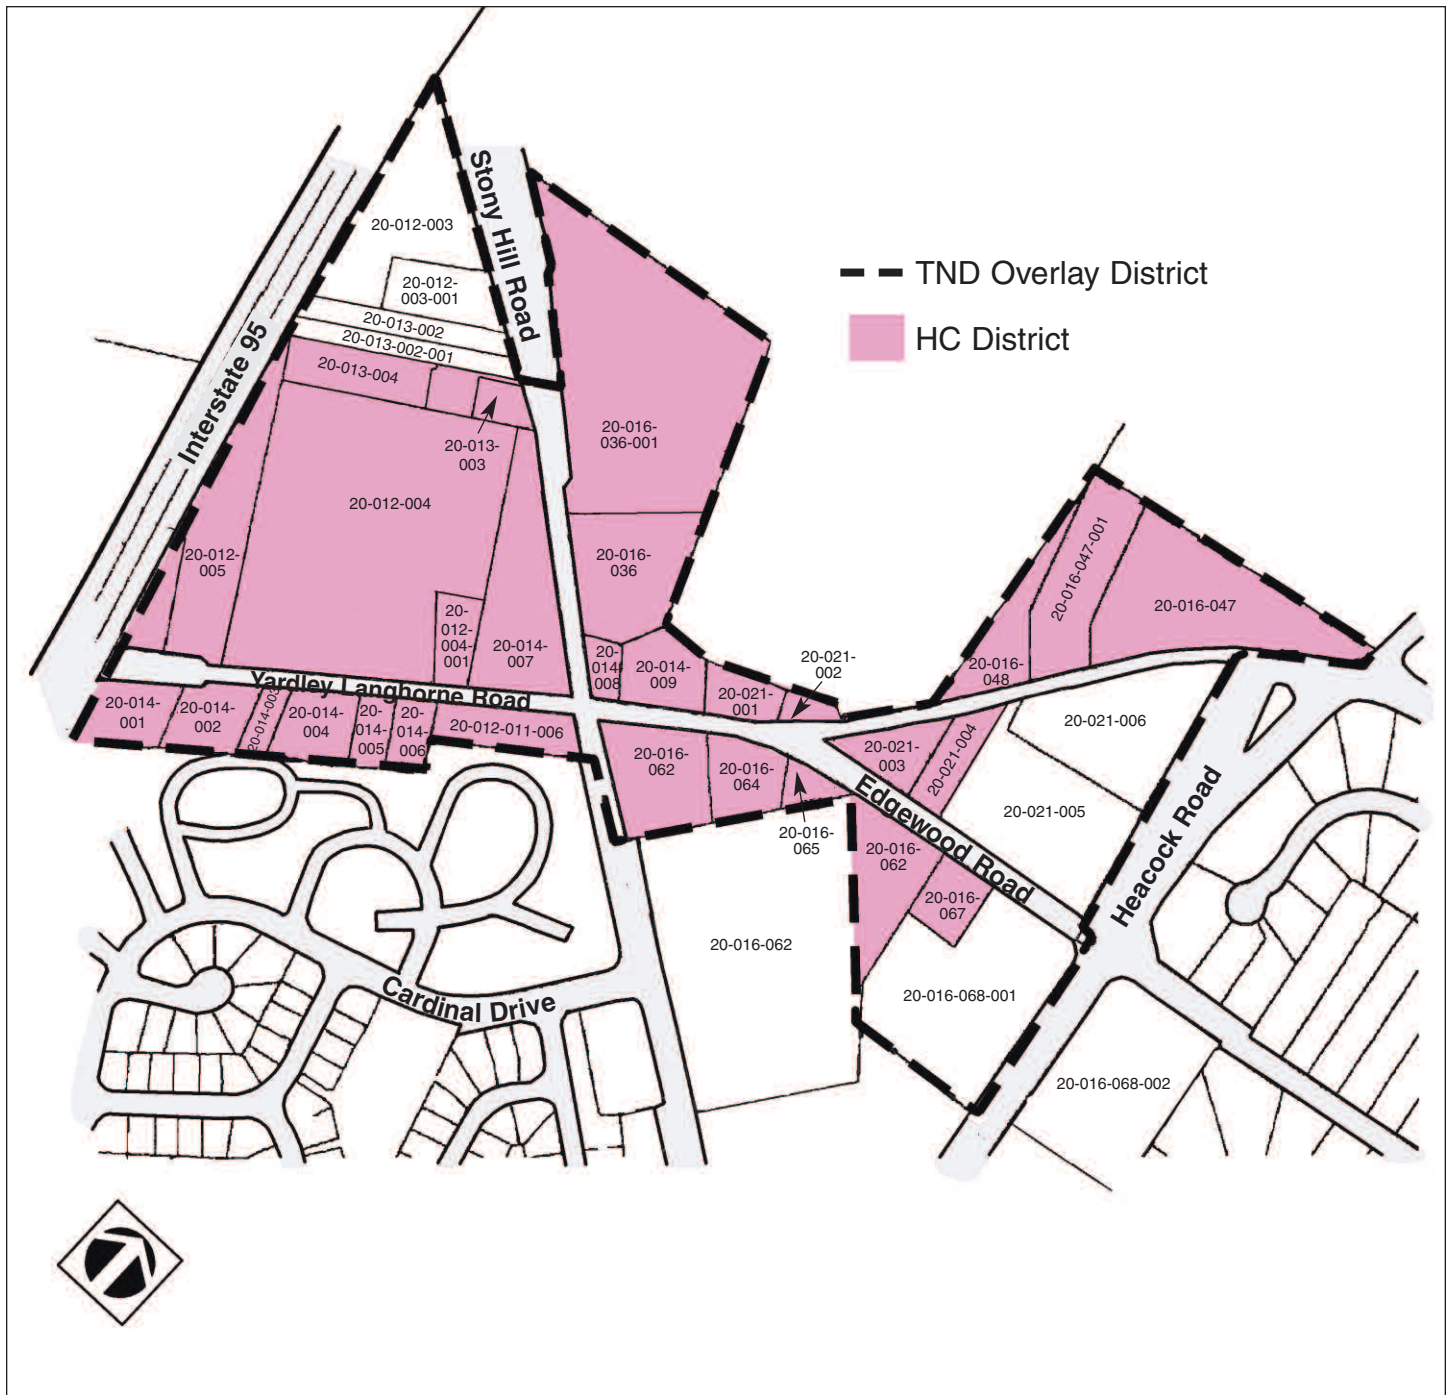

Map 1
Changes from R-4 to HC with TND Overlay

Edgewood Village
 Lower Makefield Township
 Bucks County, Pennsylvania

Carter van Dyke Associates
 40 Garden Alley • Doylestown, PA 18901

Map 2
Changes from R-1 to HC with TND Overlay

Edgewood Village
 Lower Makefield Township
 Bucks County, Pennsylvania

Map 3
TND Overlay District: Over Existing R-1 District

Edgewood Village
 Lower Makefield Township
 Bucks County, Pennsylvania

Map 4
TND Overlay District: Over Revised HC District

Edgewood Village
 Lower Makefield Township
 Bucks County, Pennsylvania

Map 6
Composite TND Overlay District Zoning Map

Edgewood Village
 Lower Makefield Township
 Bucks County, Pennsylvania