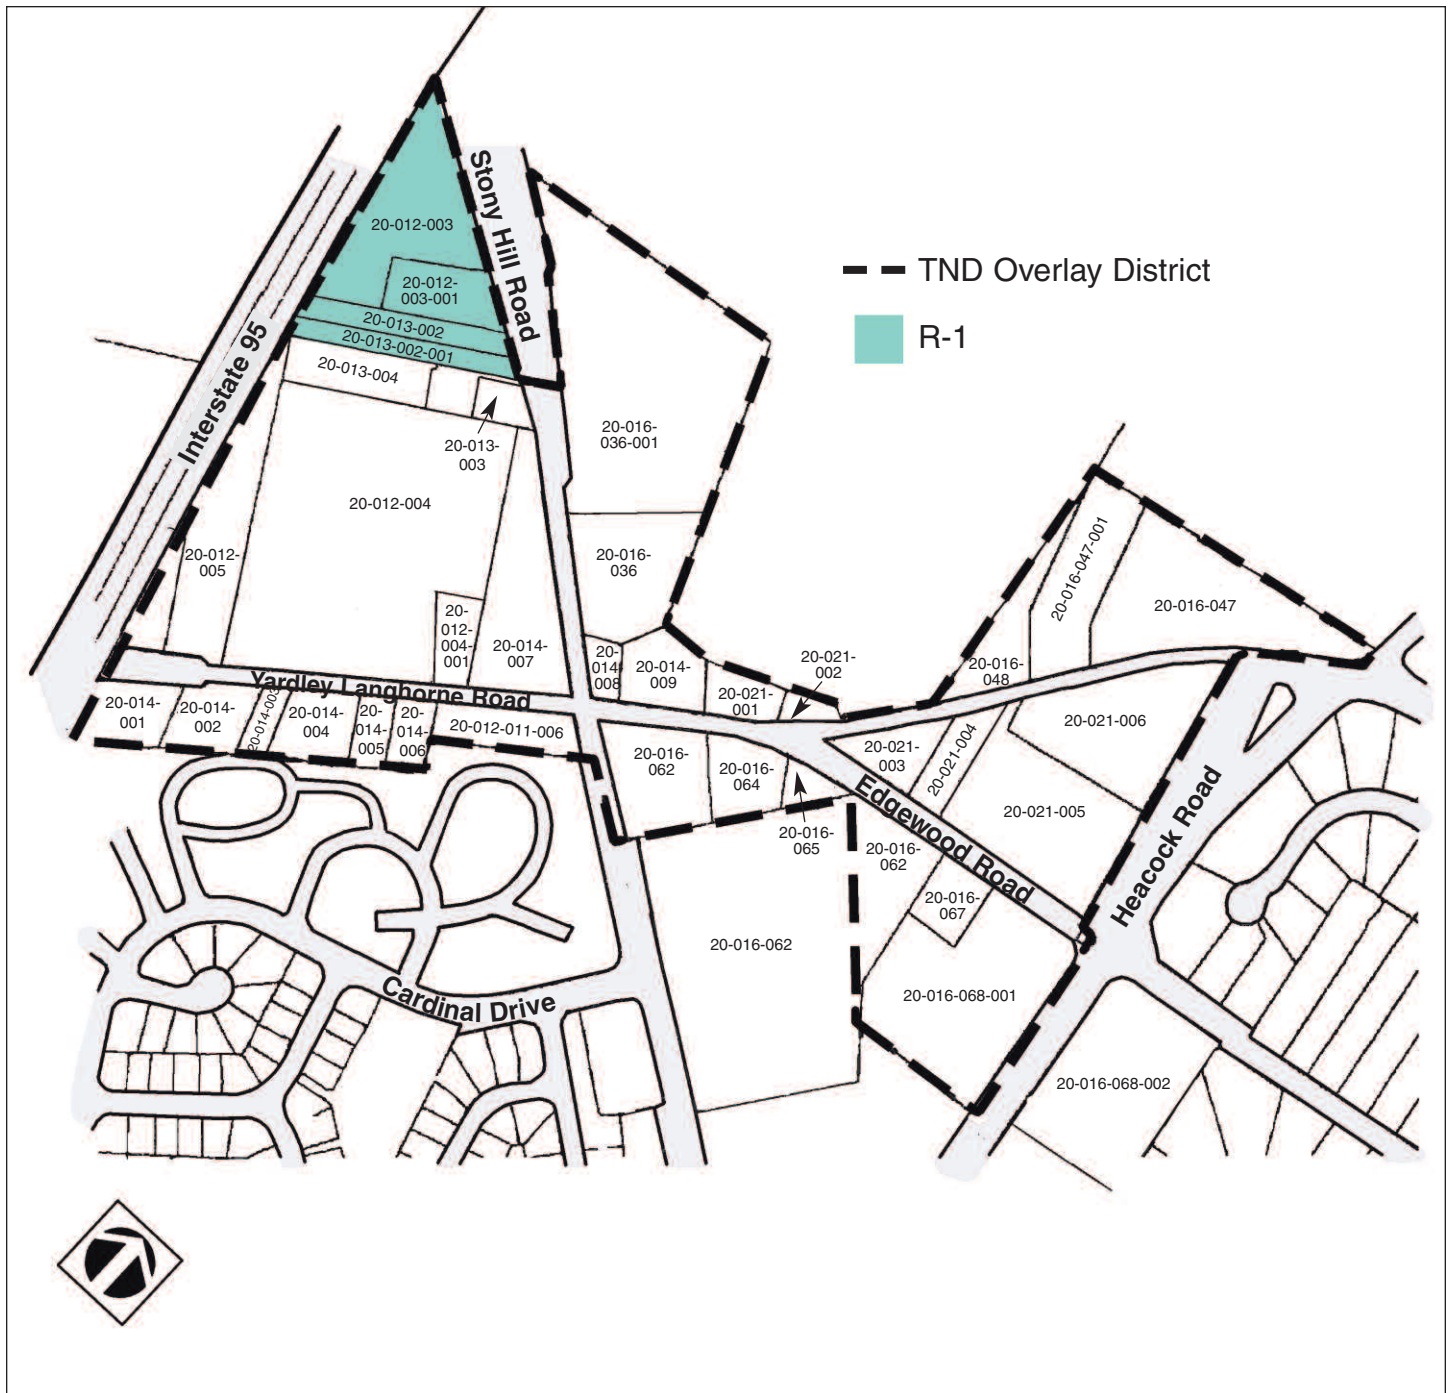

Map 1
Changes from R-4 to HC with TND Overlay

Edgewood Village
 Lower Makefield Township
 Bucks County, Pennsylvania

Carter van Dyke Associates
 40 Garden Alley • Doylestown, PA 18901

Map 2
Changes from R-1 to HC with TND Overlay

Edgewood Village
 Lower Makefield Township
 Bucks County, Pennsylvania

Map 3
TND Overlay District: Over Existing R-1 District

Edgewood Village
 Lower Makefield Township
 Bucks County, Pennsylvania

Map 4
TND Overlay District: Over Revised HC District

Edgewood Village
 Lower Makefield Township
 Bucks County, Pennsylvania

Map 6
Composite TND Overlay District Zoning Map

Edgewood Village
 Lower Makefield Township
 Bucks County, Pennsylvania